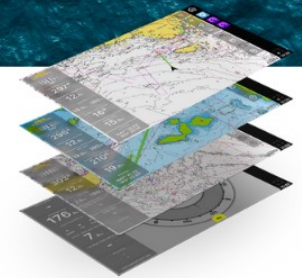

CHARTPLOTTER

The chartplotter Nav XP is compatible with Navionics+ and Navionics Platinum+ charts, the world leaders in this field. Navionics charts offer an excellent selection of layers and features, making them perfect for both the user who wants to see everything and the user who just wants the basics. Navionics charts are also the most reliable on the market with daily updates that can be applied wirelessly to the plotter, which means you'll always have the most up-to-date map data.

► Entertainment

- Audio amplifier 2 x 20W
- Dual, stereo channel, RCA audio output (not amplified)
- FM/DAB radio receiver
- Bluetooth
- Hotspot network sharing

► Connectivity

- 4G/LTE (USA/Canada version has different 4G frequencies – FCC compliant).
- WLAN client and hotspot
- Bluetooth LE
- NMEA 2000®
- WLAN
- A radar option is available as well as a multibeam sounder module. Compatible with Raymarine© Quantum Chirp Q24C

► Display

- Ultra-durable 3mm glass, IPS TFT with anti-reflective and anti-fingerprint coating
- 10, 12, 16 & 24" screen size

SIMPLY POWERFUL

**Nav XP
CHARTPLOTTER**